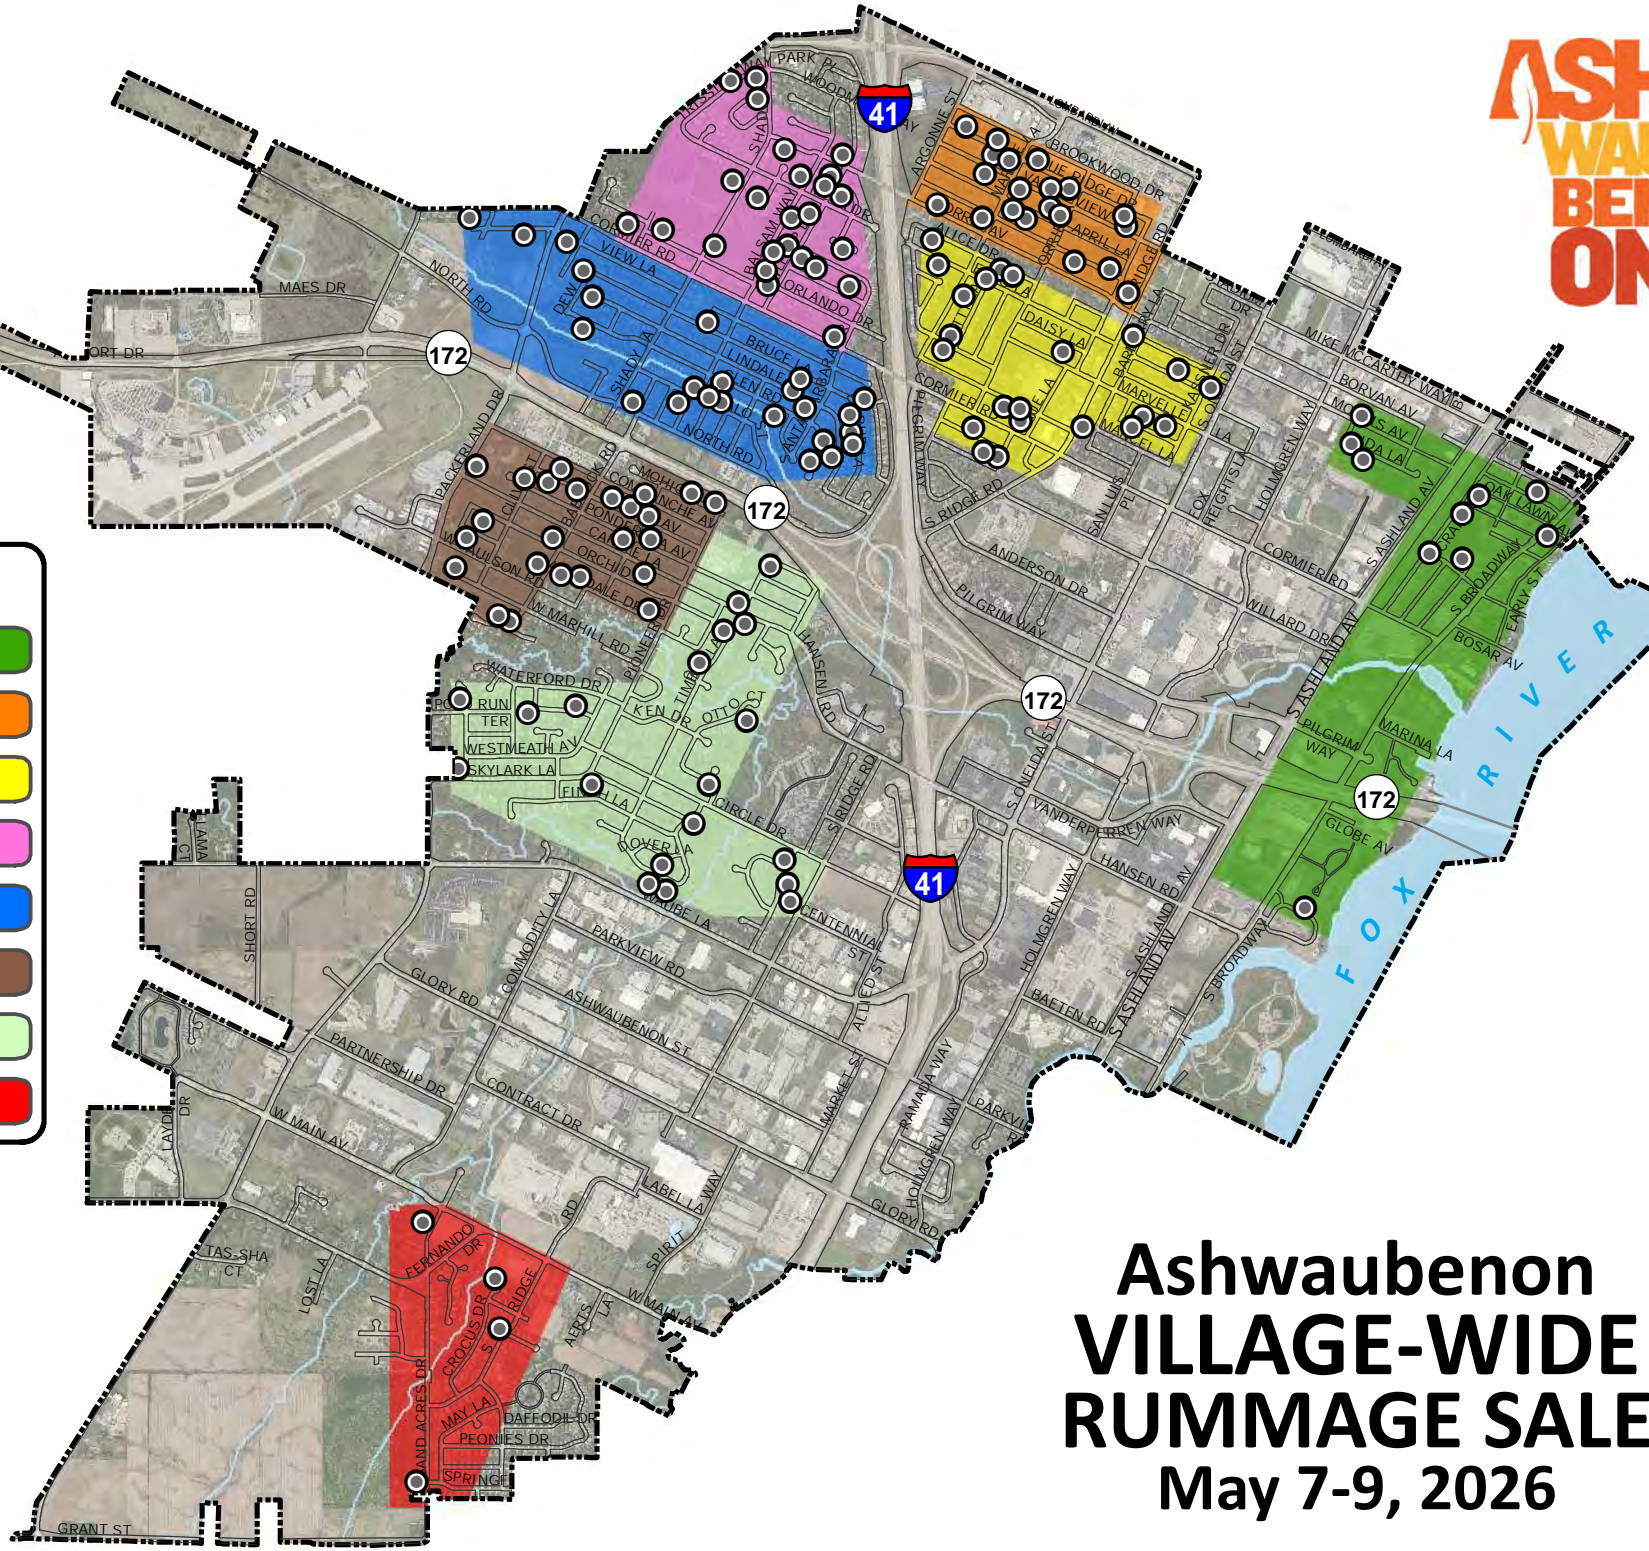

Sale Site

Area 1

Area 2

Area 3

Area 4

Area 5

Area 6

Area 7

Area 8