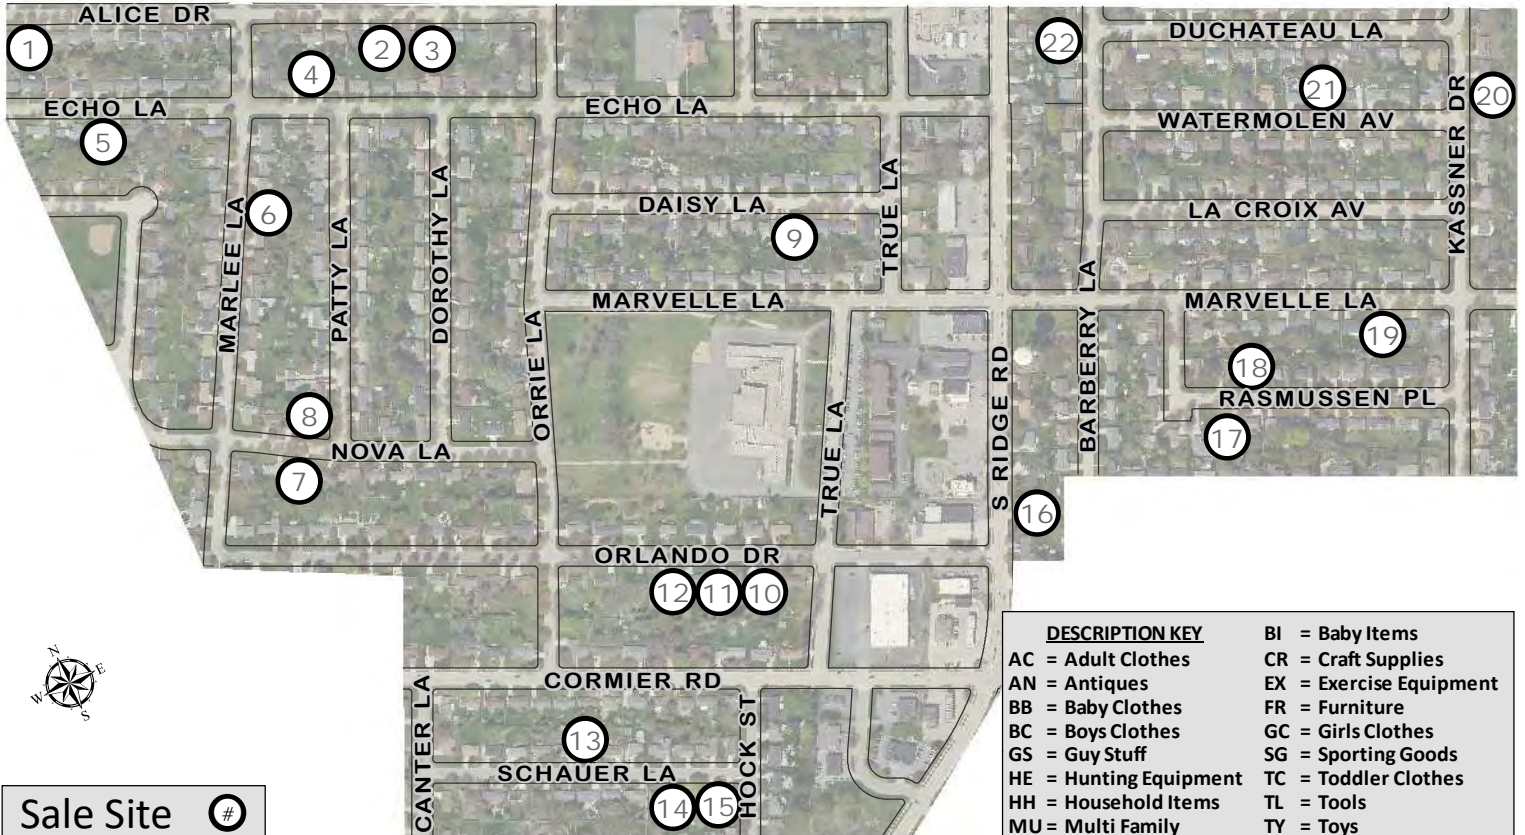

16. **2245 S Ridge RD** - Thu-Sat
  GS,HH,FR,SG,XD,MU,AC,GC
  MultiFamily Sale.Girls clothes7&up,adult clothing,sporting equipment,movies,household items,books&more.
17. **963 Rasmussen PL** - Thu-Sat
  HH,TY,XD,AC,BC
  Paw Patrol,TV(no stands),Schleich Horses.
18. **954 Rasmussen PL** - Thu-Sat
  HH,TL,TY,MU,AC,BC
  Belt sander,snowblower,beer cooler,angle grinder,scroll saw,drill press,compressor/hose,womenXL,menXL.
19. **921 Marvelle LN** - Fri-Sat
  GS,HH,TL,TY,SG,XD,MU,BC
  Large multi family,several years of accumulation,something for everyone,all priced to sell.
20. **2131 Kassner DR** - Thu-Sat
  AN,HH,FR,TY,XD,MU,AC,GC,BC
  Large Muli Family Sale.Something for everyone.
21. **930 Watermolen AV** - Thu-Sat
  AN,HH,EX,TL,CR,AC
  Home decor,indoor light fixtures,tools,golf outfits,ladies XL clothes.
22. **2116 Barberrry LN** - Thu-Sat
  TY,CR,XD,GC,BC
  4t-6x girls,8-12 boys,kitchen items,gymnastics leotards,home decor,dance/sports goods,craft items,kids toys,books,bedding.

Path: H:\arcview projects\largis 10 project\spark & rec\2026 AREA3 VillageRummageSale.mxd

Author: Francine Robberg, GIS Coordinator, Village of Ashwaubenon, P-920-492-2308, E: frobberg@ashwaubenon.gov

Sale Site #
Please match point number with the listing on the map

DESCRIPTION KEY	
AC = Adult Clothes	BI = Baby Items
AN = Antiques	CR = Craft Supplies
BB = Baby Clothes	EX = Exercise Equipment
BC = Boys Clothes	FR = Furniture
GS = Guy Stuff	GC = Girls Clothes
HE = Hunting Equipment	SG = Sporting Goods
HH = Household Items	TC = Toddler Clothes
MU = Multi Family	TL = Tools
PR = Perennial Plants	TY = Toys
	XD = Christmas Decor

-PLEASE REFRAIN FROM WALKING ON GRASS OR LAWNS-