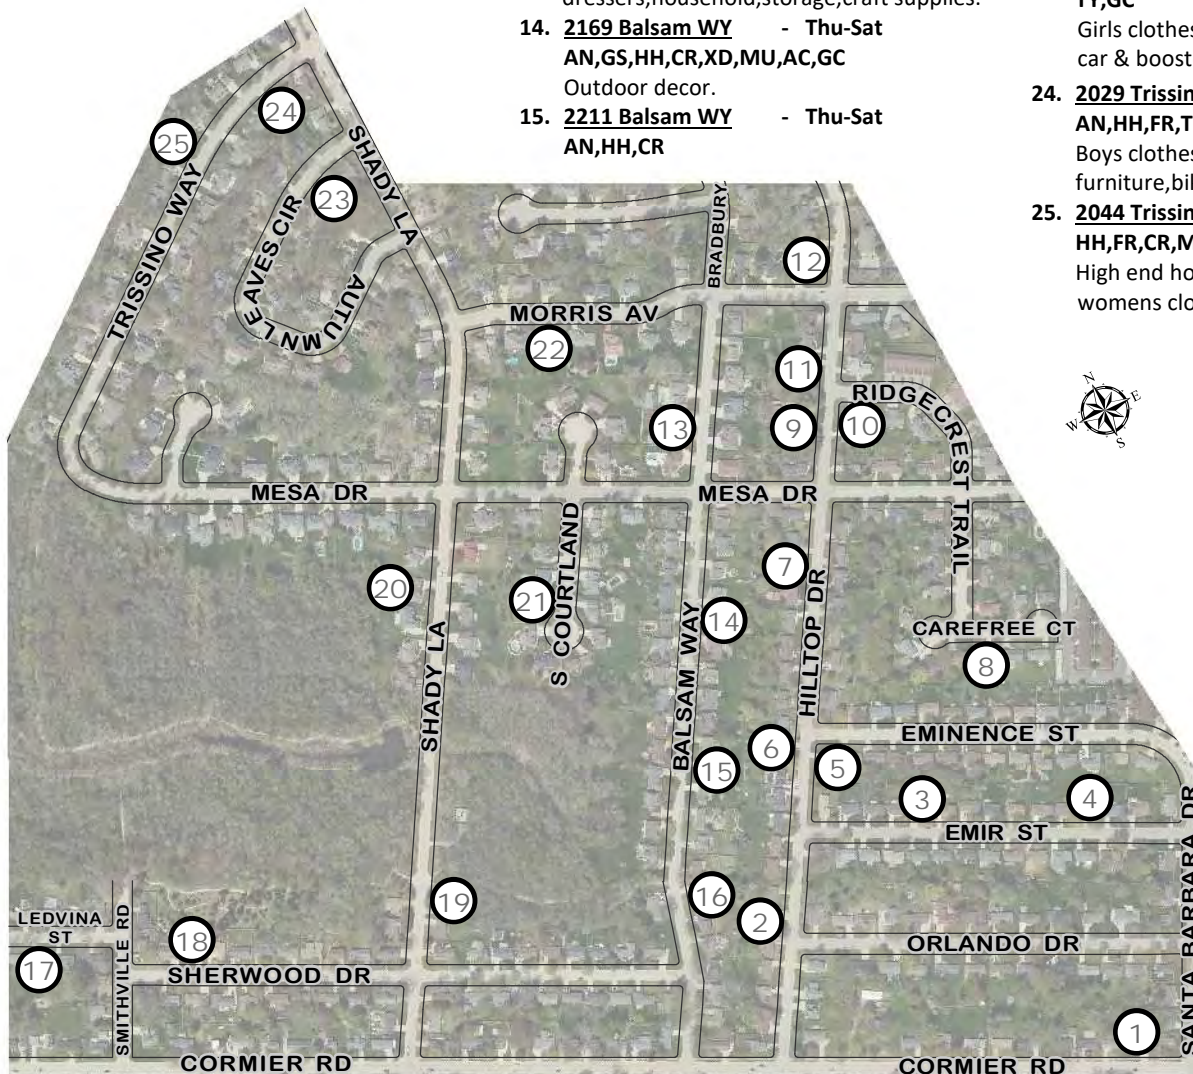

16. **2245 Balsam WY** - Thu-Sat
  FR,TY,AC,BBTC,GC,BC
17. **1635 Ledvina ST** - Thu-Sat
  HH,TY,BI,AC,BB,TC
  Clothing-baby,toddler,men,baby&kid toys women&maternity,household items,fishing.
18. **1596 Sherwood DR** - Fri-Sat
  AN,HH,FR,CR,MU,AC,BB
  MultiFamily,clearing out all the closets.
19. **2245 Shady LN** - Thu-Sat
  TY,AC,BC
  Boys10-12,sports apparel,girls juniors, bike trailer,bikes,misc&foosball table.
20. **2160 Shady LN** - Thu-Fri
  AN,HH,XDBI,AC
  Antiques,sports cards,kitchenware,wall art, picture frames,photography,office supplies, pottery,games,books,hallmark ornaments &more.
21. **2166 S Courtland Dr** - Thu-Sat
  HH,TY,XD,MU,AC,GC,BC
  5 families!Sports,household,holiday,name brand clothes,toys,men/women,boys/girls, clothes all sizes,shoes.Something for All!
22. **1497 Morris AV** - Thu-Sat
  GS,HH,TY,XD,AC
  Luggage,mens&ladies clothes,games, toys, slow cooker,coffee pot,knick knacks,tree, Christmas decor, wreaths,center pieces.
23. **2047 Autumn Leaves Ct** - Thu-Sat
  TY,GC
  Girls clothes 5-11/12,toys,little people sets, car & booster seats.
24. **2029 Trissino WY** - Thu-Fri
  AN,HH,FR,TL,TY,SG,MU,AC,BC
  Boys clothes,sporting goods,household, furniture,bike racks.Thurs.&Fri. Only.
25. **2044 Trissino WY** - Thu-Sat
  HH,FR,CR,MU,AC
  High end household items,furniture & womens clothing.

Sale Site

Please match point number with the listing on the map

DESCRIPTION KEY

- AC = Adult Clothes
- AN = Antiques
- BB = Baby Clothes
- BC = Boys Clothes
- BI = Baby Items
- CR = Craft Supplies
- EX = Exercise Equipment
- FR = Furniture
- GC = Girls Clothes
- GS = Guy Stuff
- HE = Hunting Equipment
- HH = Household Items
- MU = Multi Family
- PR = Perennial Plants
- SG = Sporting Goods
- TC = Toddler Clothes
- TL = Tools
- TY = Toys
- XD = Christmas Decor

- PLEASE REFRAIN FROM WALKING ON GRASS OR LAWNS -