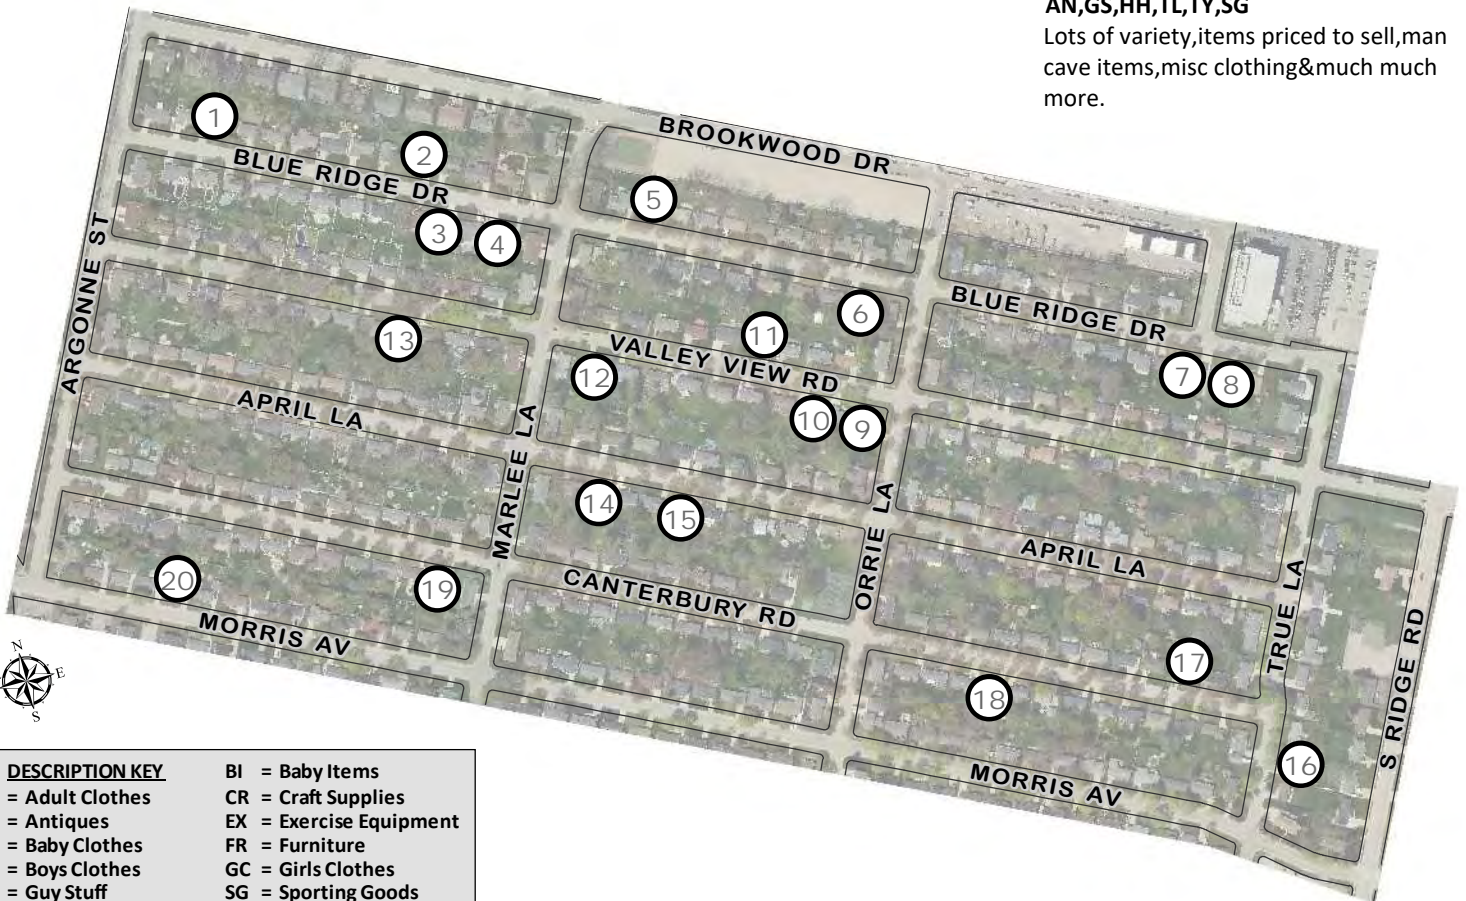

14. **1211 April LN** - Fri-Sat
  AN,HH,XD,AC
  Antiques,childrens play furniture,
  glassware,tableware,milk bottles,new
  electric grill,rocker.Lots of Household
  items.
15. **1193 April LN** - Fri-Sat
  GS,HH,TY,SG,XD,AC
16. **2067 True LN** - Thu-Sat
  HH,EX,TY,AC,GC
  Girl/adult clothing,toys,household
  items,misc. items.
17. **1072 Canterbury RD** - Thu-Sat
  HH,TY,CR,PR,XD,AC,GC,BC
  Major declutter from kitchen to craft
  room&school supplies.Low priced&
  organized.Aloe Plants&more.
18. **1115 Canterbury RD** - Thu-Sat
  HH,CR,SG,MU,AC
  Large 5 family Sale:trumpet,nail dips,
  zyia,TV,shoes&cleats,electronics,ice
  maker,roll away bed,scrapbook supplies.
19. **1243 Canterbury RD** - Thu-Sat
  HH,FR,TL,TY,CR,SG,BI,AC,BB,TC
20. **1300 Morris AV** - Fri-Sat
  AN,GS,HH,TL,TY,SG
  Lots of variety,items priced to sell,man
  cave items,misc clothing&much much
  more.

Path: H:\arcview projects\arcgis 10 projects\park & rec\2026 area2 VillageRummageSale.mxd

Author: Francine Robberg, GIS Coordinator, Village of Ashwaubenon, P:920.492.2308, E:frberger@ashwaubenon.gov

DESCRIPTION KEY	
AC = Adult Clothes	BI = Baby Items
AN = Antiques	CR = Craft Supplies
BB = Baby Clothes	EX = Exercise Equipment
BC = Boys Clothes	FR = Furniture
GS = Guy Stuff	GC = Girls Clothes
HE = Hunting Equipment	SG = Sporting Goods
HH = Household Items	TC = Toddler Clothes
MU = Multi Family	TL = Tools
PR = Perennial Plants	TY = Toys
	XD = Christmas Decor

-PLEASE REFRAIN FROM WALKING ON GRASS OR LAWNS-

Sale Site

Please match point number with
the listing on the map