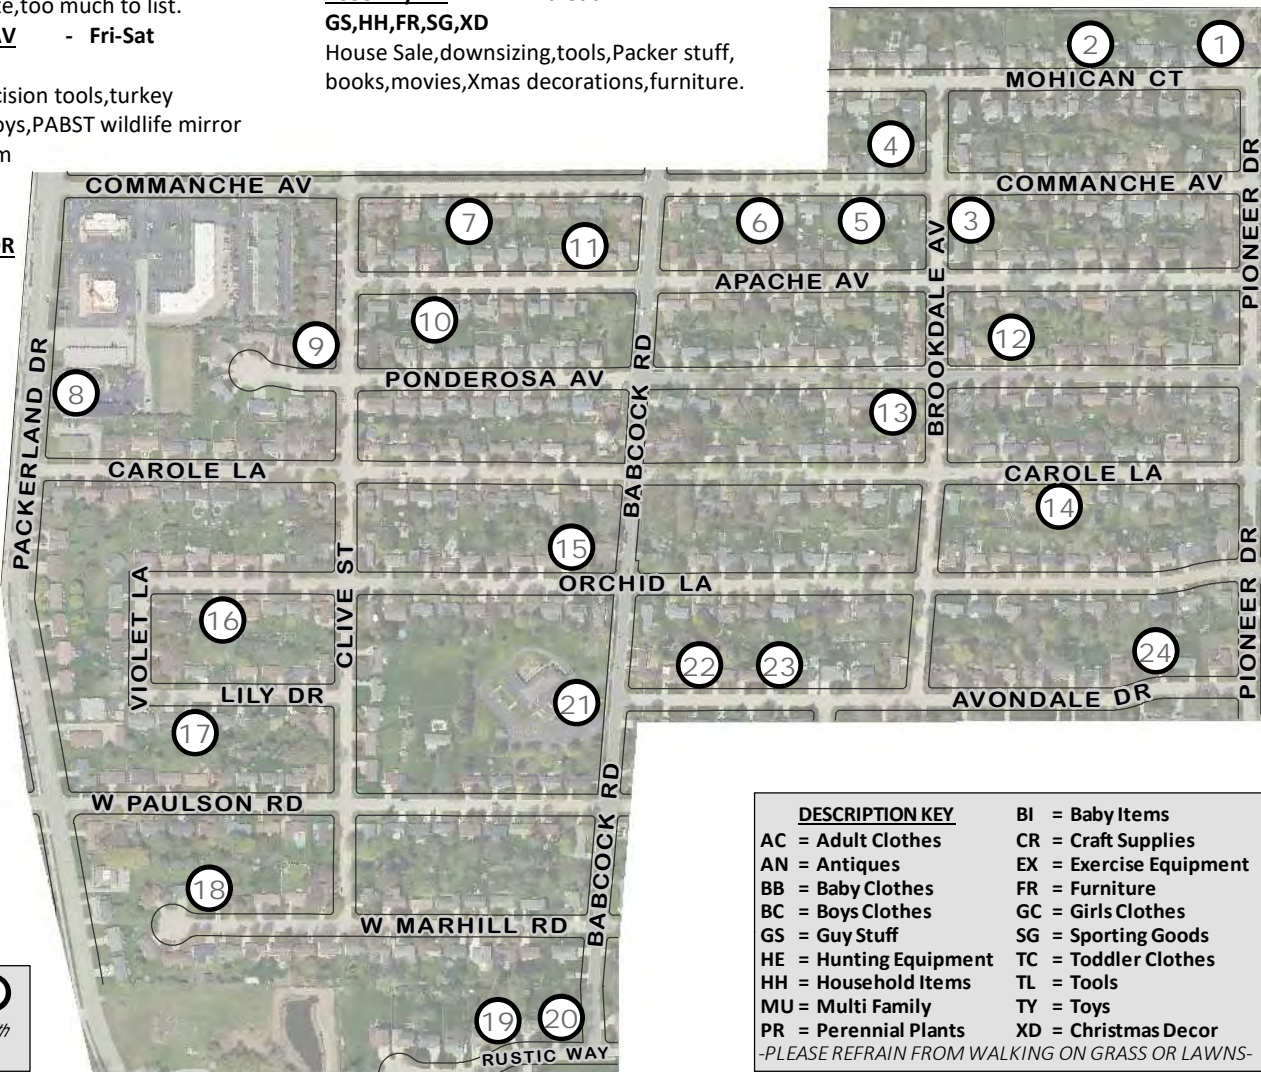

18. **1648 W Marhill RD** - Thu-Sat
  Multifamily,baby&toddler clothes,toys, household items,furniture,antiques,adult clothes,homemade new items.
19. **1574 Rustic WY** - Thu-Sat
  HH,XD,AC
  Cottage items.
20. **1560 Rustic WY** - Fri-sat
  HH,TY,BI,AC,TC,GC
  Crib,breast pumps,packNplay,diaper genie, shoes(kids/adult),sports cards,wedding decor,purses,bachlorette items,water bottles&more.
21. **2700 Babcock RD** - Thu-Sat
  Need Lunch while Rummaging,We will be grilling!Bake Sale!Donations Appreciated for Feed My Starving Children.
22. **1524 Avondale DR** - Thu-Sat
  HH,FR,EX,TY,MU,AC
  Huge MultiFamily Rummage Sale.Clean, organized,quality items,name brands,great deals,priced to sell.Everything Must Go!
23. **1504 Avondale DR** - Thu-Sat
  AN,GS,HH,FR,TY,MU,AC,TC,GC
  Vintage 1950s 10 records,singer sewing machine in cabinet,vintage trunk.
24. **1408 Avondale DR** - Thu-Sat
  HH,FR,TY,CR,XD,AC,GC
  Twin size beds,mattresses,5drawer dresser, piano,kids chairs,kitchenaid,ice cream maker,holiday decor,storage containers.

Sale Site #
Please match point number with the listing on the map

DESCRIPTION KEY	
AC = Adult Clothes	BI = Baby Items
AN = Antiques	CR = Craft Supplies
BB = Baby Clothes	EX = Exercise Equipment
BC = Boys Clothes	FR = Furniture
GS = Guy Stuff	GC = Girls Clothes
HE = Hunting Equipment	SG = Sporting Goods
HH = Household Items	TC = Toddler Clothes
MU = Multi Family	TL = Tools
PR = Perennial Plants	TY = Toys
	XD = Christmas Decor

-PLEASE REFRAIN FROM WALKING ON GRASS OR LAWNS-